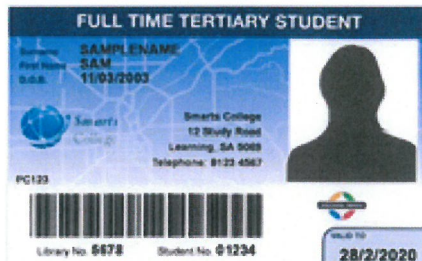

Approved Concession and Student Passes, provincial cities and country passenger bus services

The University of Adelaide have two styles of student card

All cards must be current at time of travel.